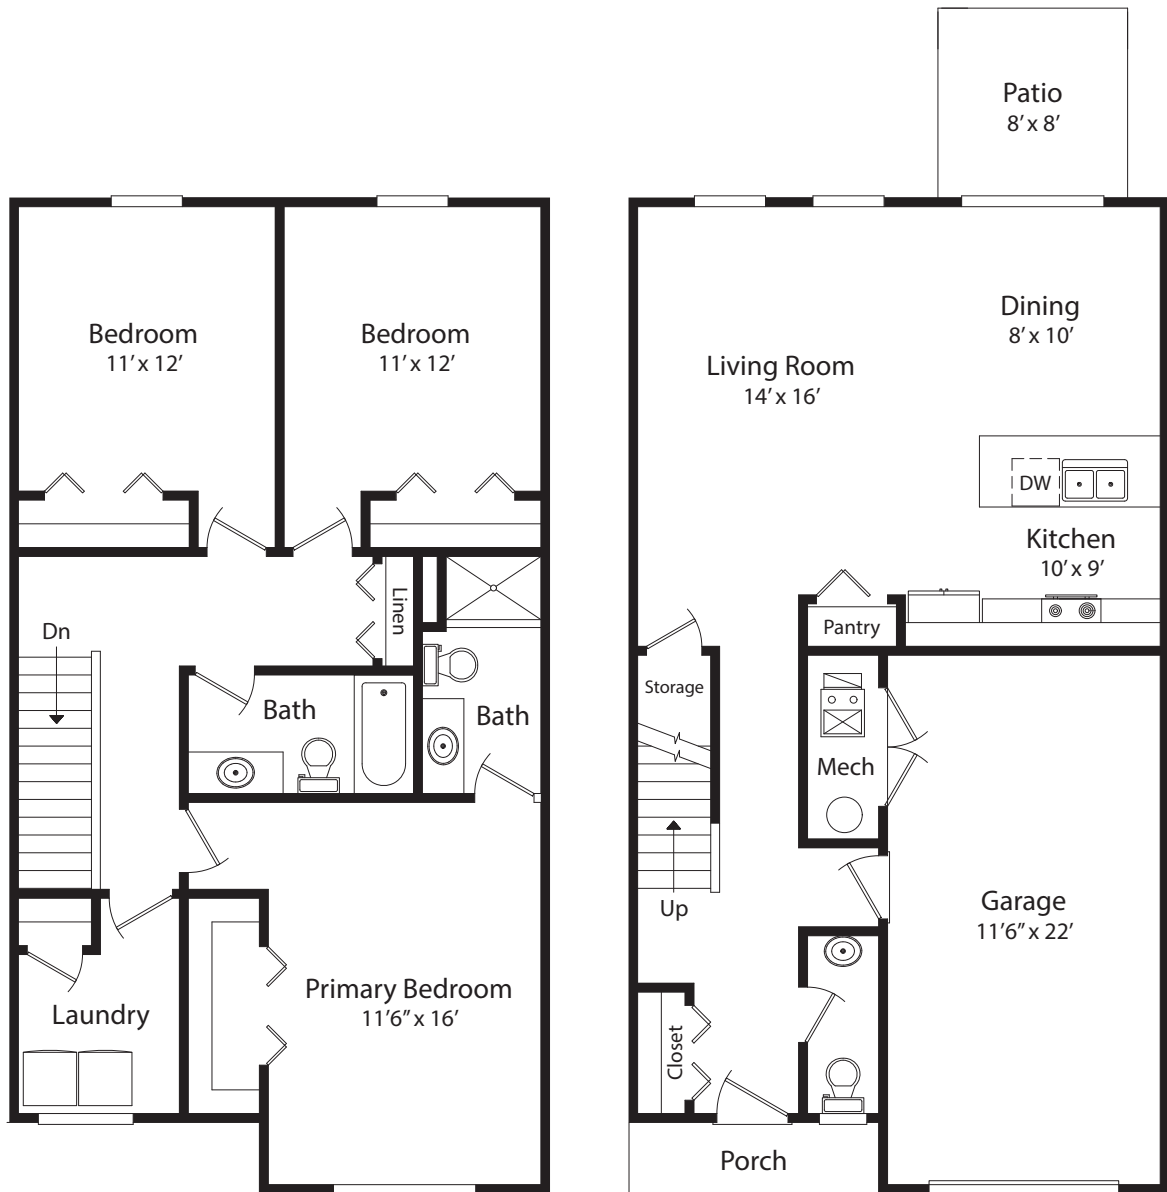

A1 | 3 Bedroom, 2½ Bath • 1,560 SqFt

IVY TOWNHOMES OF SOUTH LYON

663 Jamie Vista • South Lyon, MI 48178
PH 734-664-0205 • EMAIL ivytownhomesofsouthlyon@gmail.com • www.MIneighbor.com