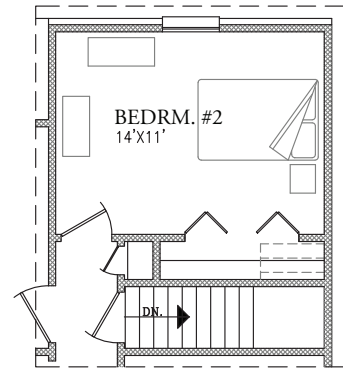

CASCADE POINTE OF SALINE

ASPEN

2 Bedroom / 2 Bath Ranch
1,273 Sq. Ft.

Alternate Bedroom and
Stairway Configuration
for Units with Basement

Dimensions are approximate. Builder reserves the right to change or modify floor plans.