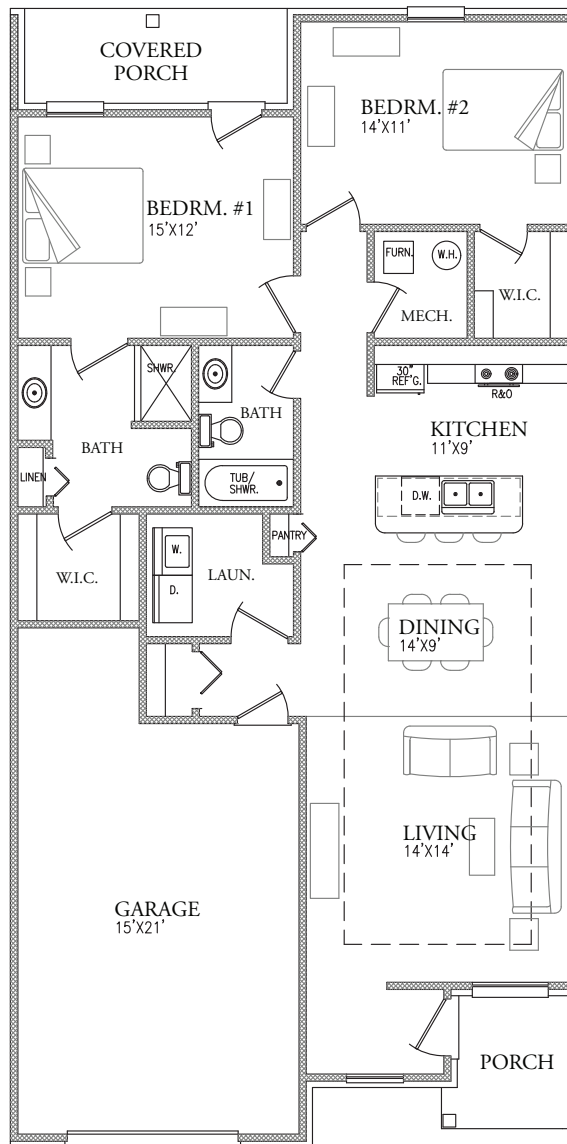

CASCADE POINTE OF SALINE

ASPEN

2 Bedroom / 2 Bath Ranch
1,273 Sq. Ft.

Alternate Bedroom and
Stairway Configuration
for Units with Basement

Dimensions are approximate. Builder reserves the right to change or modify floor plans.