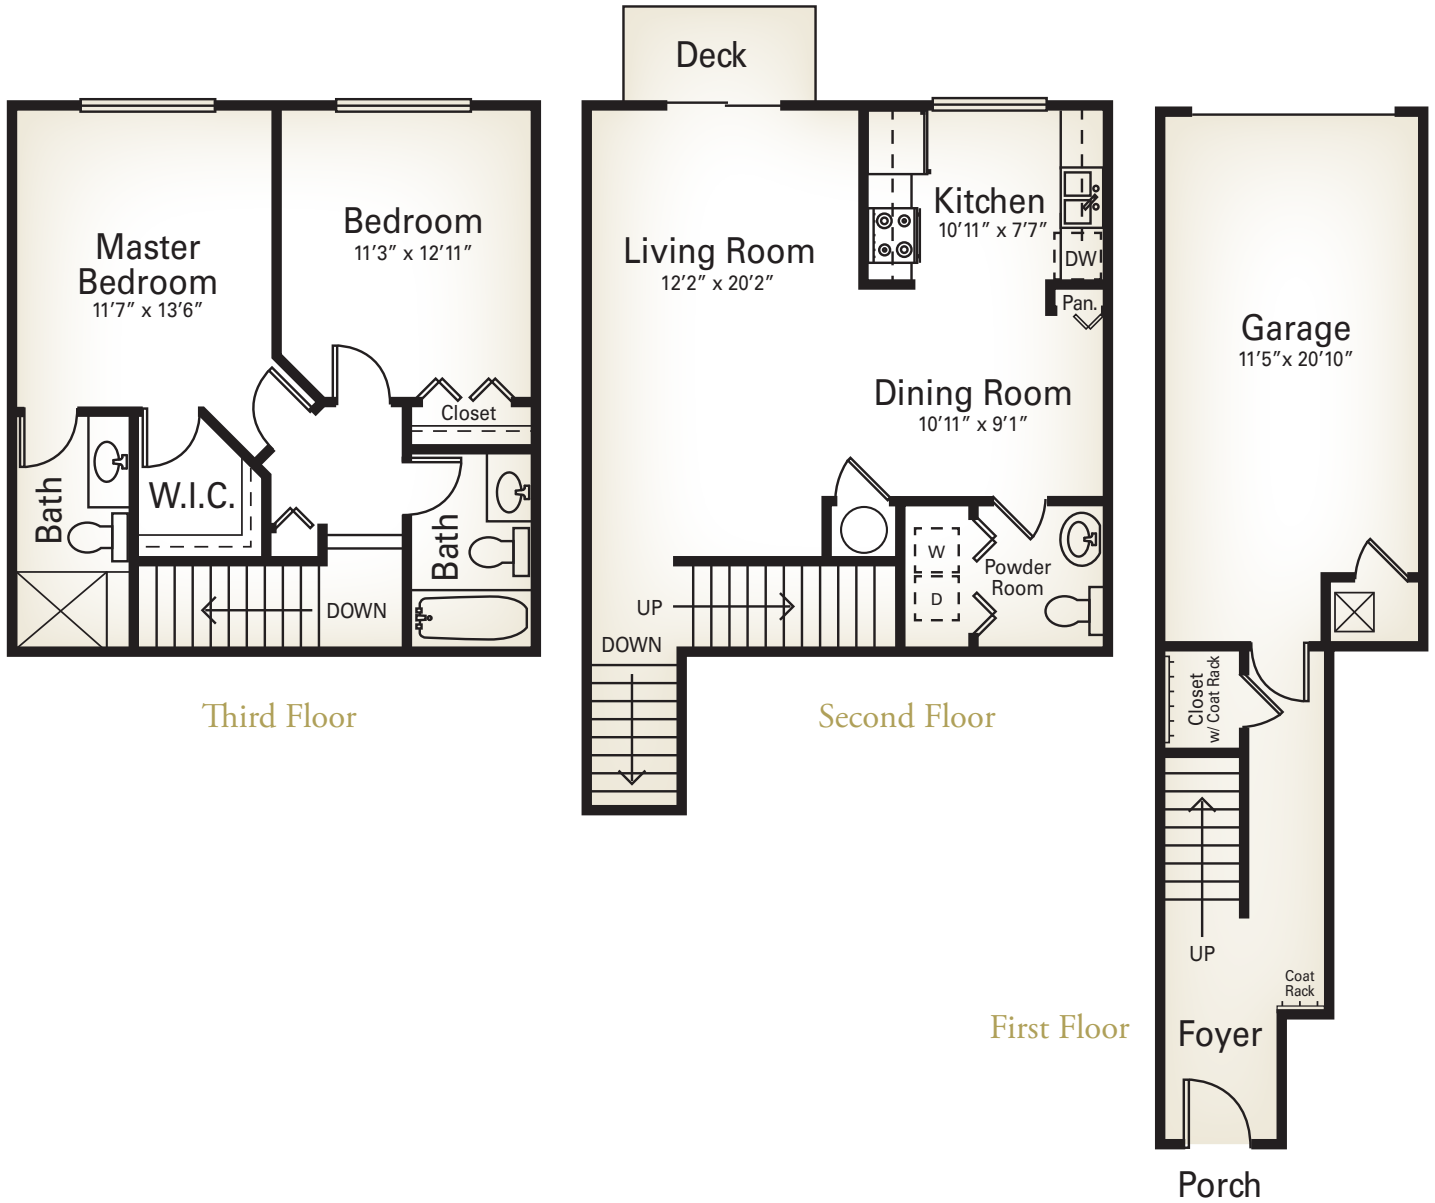

**INNSBROOK
OF CANTON**

CYPRESS

2 Bedroom / 2.5 Bath
1,351 Sq. Ft.

Square footage is approximate. Photo is for illustrative purposes only. Final finishes may vary and are subject to change.